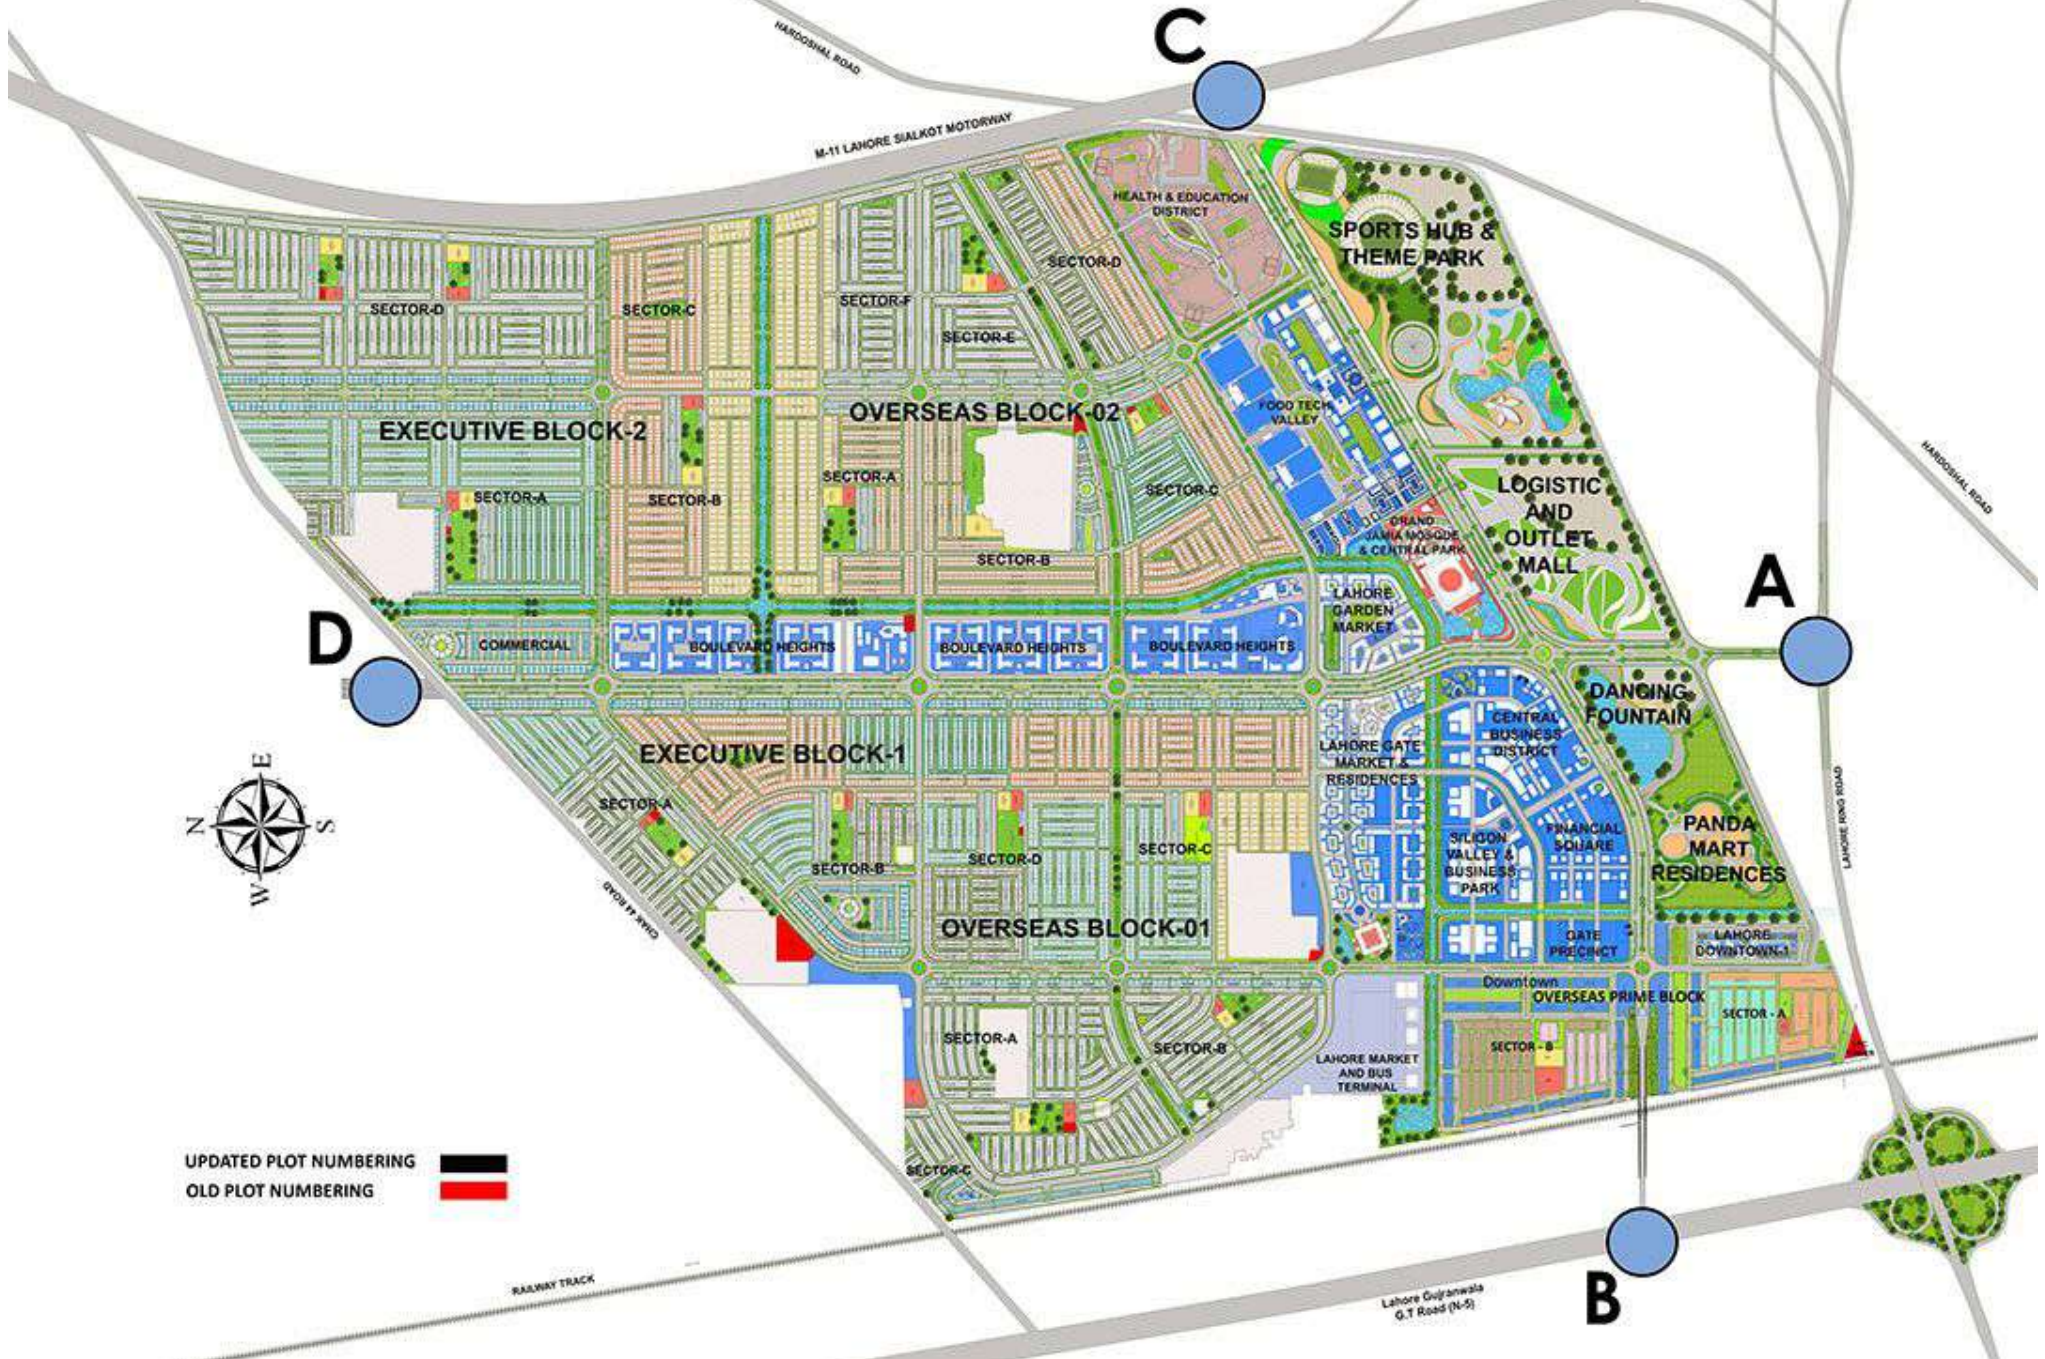

MASTER PLAN LAHORE SMART CITY

Plot Size	
(2 KANALS) 75' x 120'	
(1 KANALS) 50' x 90'	
(12 MARLAS) 40' x 67.5'	
(10 MARLAS) 35' x 65'	
(7 MARLAS) 30' x 53'	
(5 MARLAS) 25' x 45'	

LEGEND:

RESERVED PLOTS FOR VILLAS